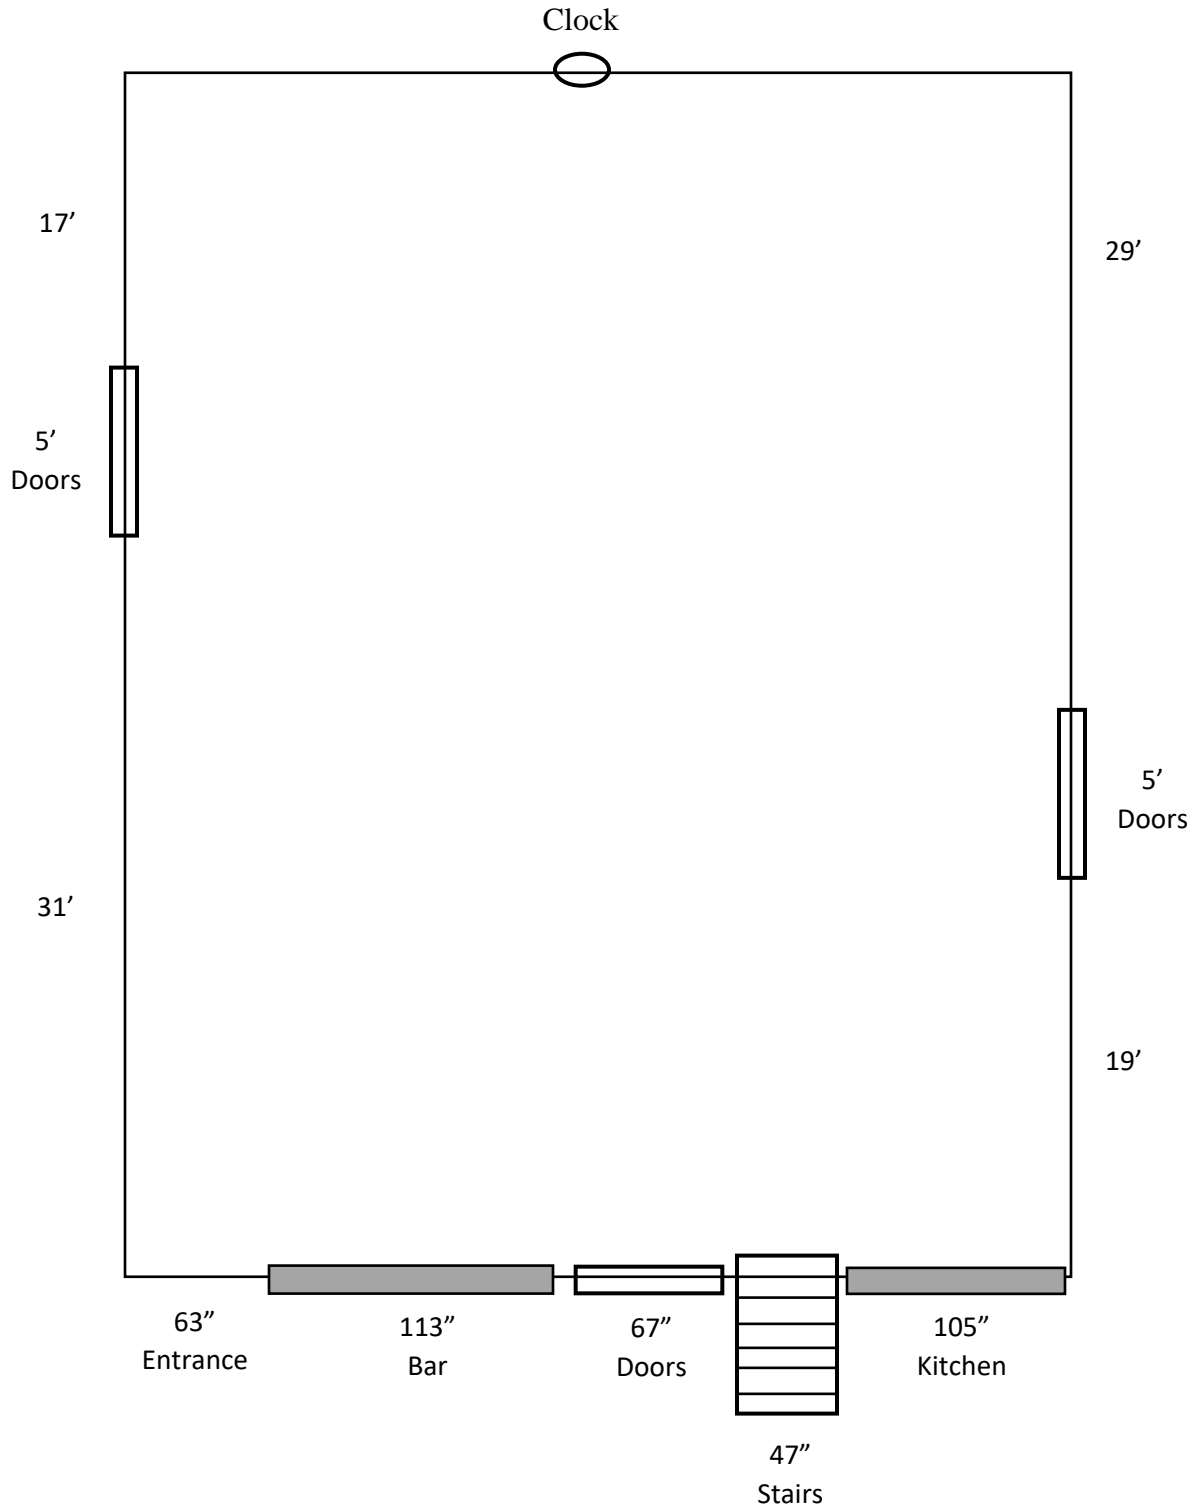

Camp River Hall

Main Hall Dimensions 39' x 53'

Banquet Tables on site: 8' long x 30" wide.

Chairs on site: Square backed 19.5" wide.